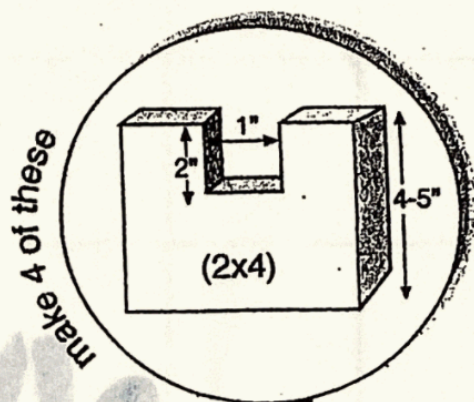

Portable Fabric Rack

SUPPLIES:

- 4 casters
- 2 conduit (63") for fabric
- 1 2x4x10 (2 @ 56") for vertical supports
- 1 2x6x6 (63") for center crosspiece
- 1 18"x61" of 1/2" plywood for optional shelf
- 3 1x2x6 (61") supports for optional shelf
- 1 1x4x12 (4 @ 36") for angled supports
- 1 2x4x4 (2 @ 24") for base

Don't staple treatments on a table. It's not easy

10" FABRIC ROLL W ROL 56" LONG
7" LINING ROLL W