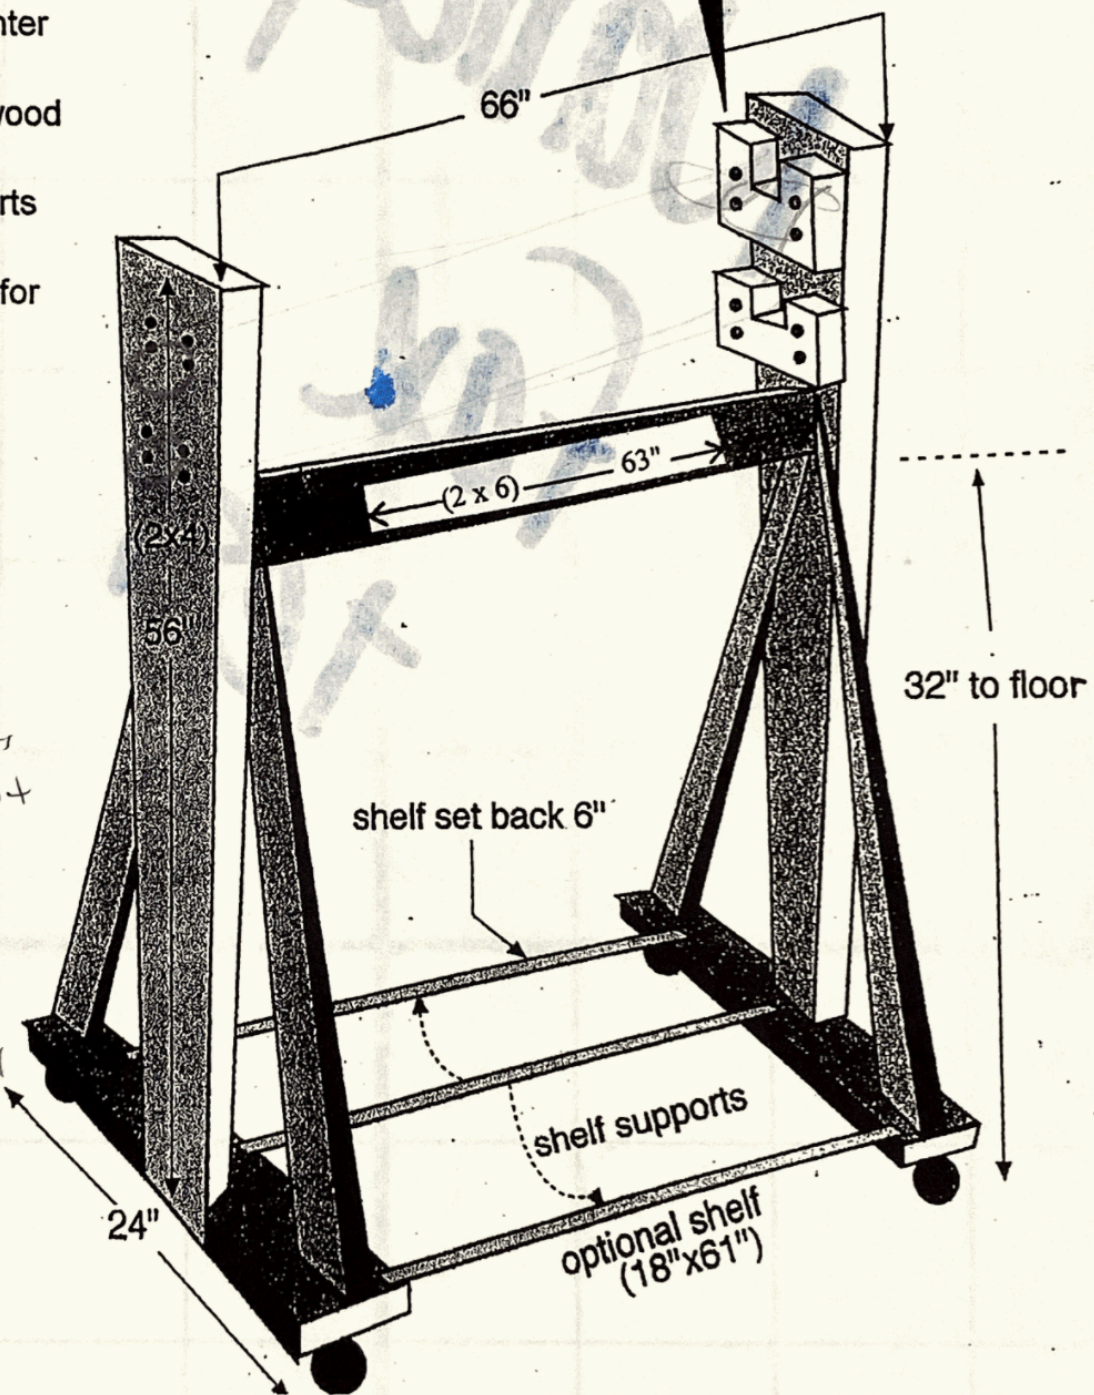

Portable Fabric Rack

SUPPLIES:

- 4 casters
- 2 conduit (63") for fabric
- 1 2x4x10 (2 @ 56") for vertical supports
- 1 2x6x6 (63") for center crosspiece
- 1 18"x61" of 1/2" plywood for optional shelf
- 3 1x2x6 (61") supports for optional shelf
- 1 1x4x12 (4 @ 36") for angled supports
- 1 2x4x4 (2 @ 24") for base

Don't staple treatments on a table. It's not easy

10" FABRIC ROLL W ROL 56" LONG
7" LINING ROLL W